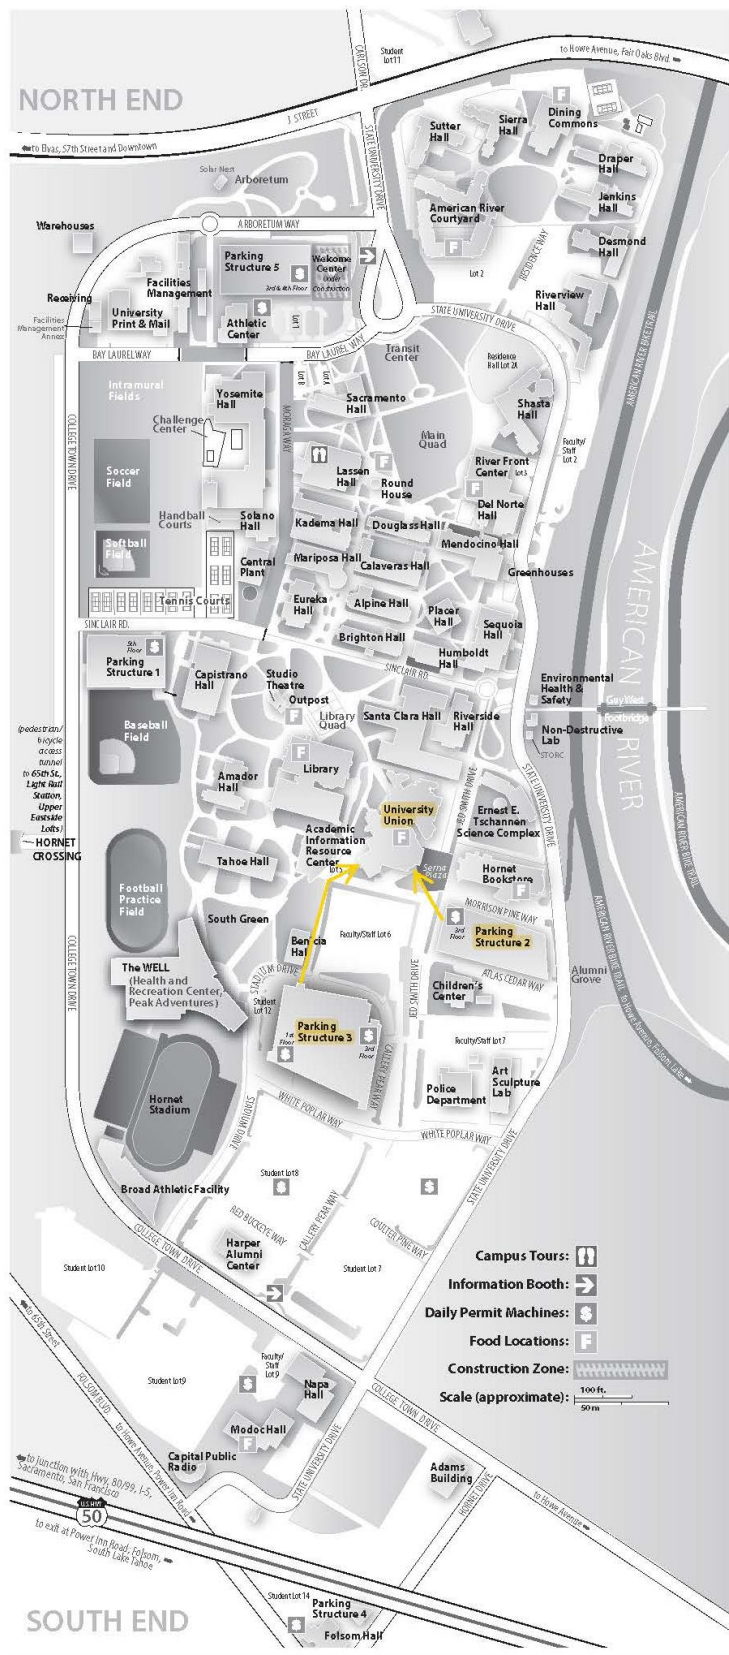

CALIFORNIA STATE UNIVERSITY SACRAMENTO

6000 J Street
Sacramento, CA 95819
www.csus.edu

SAC STATE

Campus tours may be scheduled online by visiting
www.csus.edu/admissions/campus_tours

If you are visiting on a weekend, the University Union is generally open Saturday 8 a.m. – 8 p.m. and Sunday 10 a.m. – 10 p.m. to assist visitors to the Union and campus.

Parking is enforced 24 hours a day. Parking is $7 and daily permits may be purchased at yellow kiosks marked on map. For specific parking information there are information booths at both entrances to campus.

KEEP CALM
AND
pay your parking by phone

www.paybyphone.com
1(866) 234-7275

**STAY
CON
NEC
TED**

fb.com/SacState
twitter.com/SacState
youtube.com/SacStateVideo
instagram.com/SacState